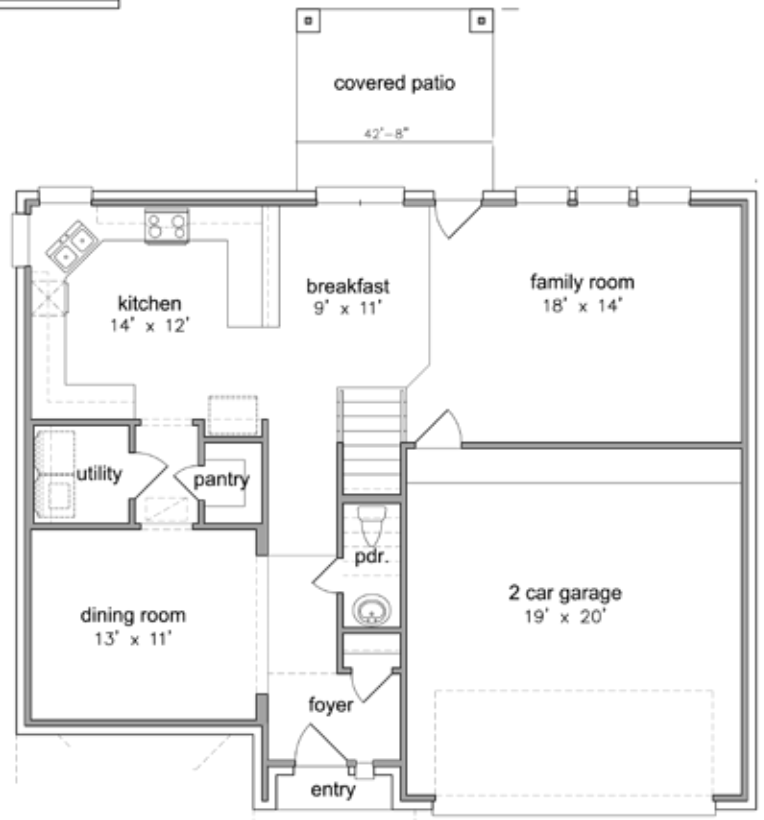

2nd Floor

1st Floor

KRIS DOMINGUEZ
281.813.8814

SQ. FT. 2,389
4 BEDROOM

2 BATH
2 CAR GARAGE